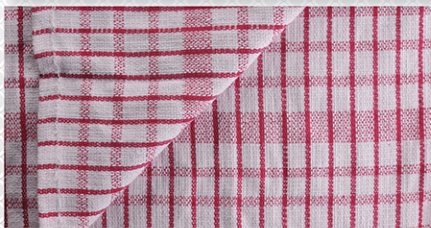

KITCHEN TEA TOWEL

1932 Self Kitchen Towel

Material: 100% cotton.
Size: 80 x 80cm
Weight: 60grm. / pcs
Washable: 60°C

1911 Cheque Kitchen Towel

Material: 100% cotton.
Size: 40 x 60cm
Weight: 60grm. / pcs
Washable: 60°C

1916 Glass Cloth

Material: 100% Cotton
Size: 50 X 70cm
Weight: 90grm. / pcs
Washable : 60°C+

1947 Printed Kitchen Towel

Material: 100% Cotton. kiss the cook
Size: 40 x 60cm
Weight: 55grm. / pcs
Washable: 60°C

1946

Wafal Tea Towel

Material: 100% cotton.
Size: 50 X 70cm
Weight: 105gm. / pcs
Washable: 90°C

1915

Dobby Kitchen Towel

Material: 100% cotton
Size: 100 x 50cm
Weight: 130gm.
Washable: 60°C

1937

Duster Blue Lines